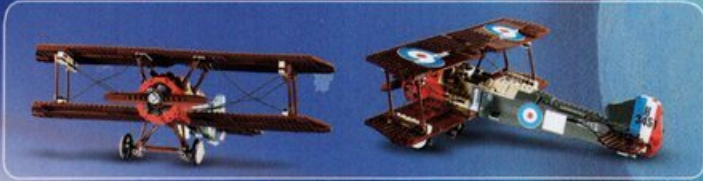

early with

Holiday Favorites!

ALL NEW!

wingspan: 18"
length: 16"
height: 6"

B. Build a piece of history!

Now you can construct a replica of the Sopwith Camel, the famous single-seat British plane of the early 20th century! This detailed model is fun to work on by yourself, with friends, or with your family - you'll be building a little piece of history! Includes all the pieces you need to create this awesome biplane, building instructions and colorful decals. Ages 12+. 577 pieces.
#3451 LEGO Sopwith Camel $49.99

Propeller spins!